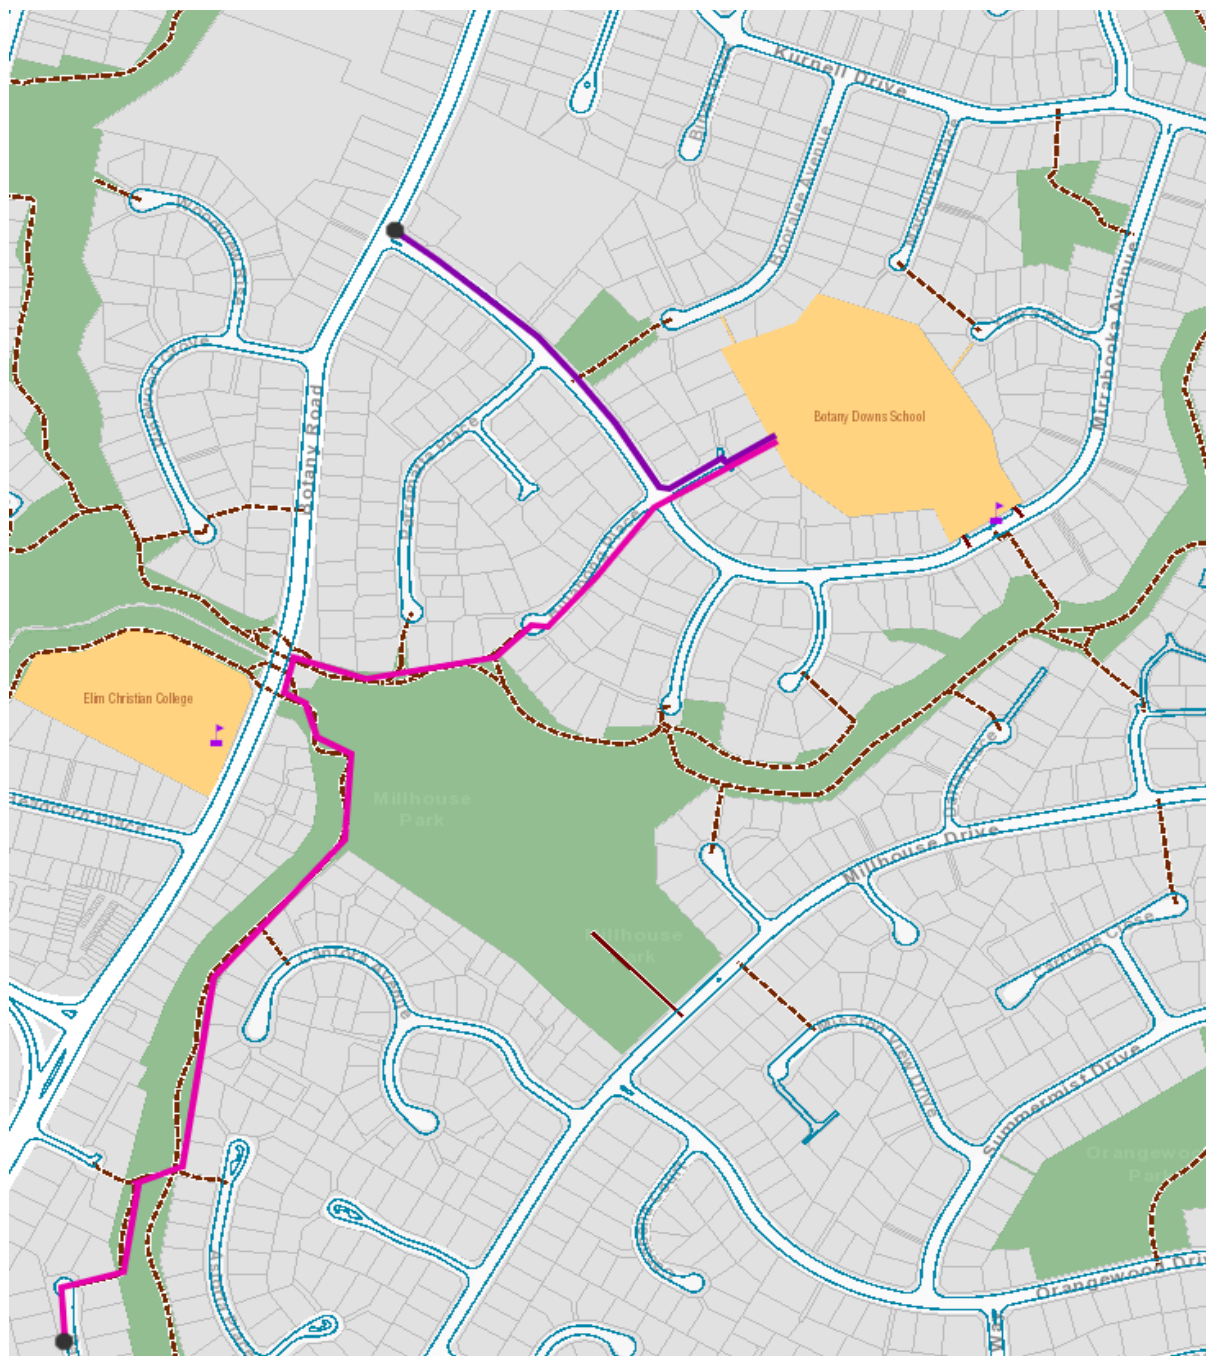

# Botany Downs School

## WALKING SCHOOL BUS ROUTES

| Route  | Bus name         | Departs from   | Days bus runs | Departs          | Parent coordinator | Contact details |
|--|------------------|--|---------------|------------------|--------------------|-----------------|
|  | Pajaro route     | 18 Pajaro Place<br>the front tree at school  | Mon - Fri     | 7.45am<br>3.20pm | Nancy Marston      | 021 0714912     |
|  | Mirrabooka route | AM: Shops on the corner of<br>Mirrabooka Ave & Botany Rd<br>PM: back gate on Kadina Pl | Wednesday     | 8.30am<br>3.05pm | Cathy Bell         | 021 422 849     |